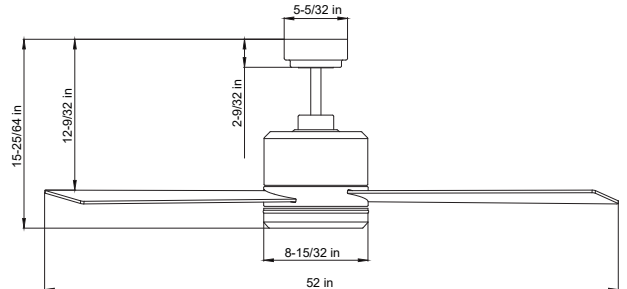

15 25/64"(H) x 52"(W)

The WFL Ceiling Fan & Light is the perfect combination of style and functionality for any room. With its sleek and modern design, it adds a touch of elegance to your space while providing efficient cooling and illumination. Key features include:

Fan Performance:

- Fan Diameter: 52"
- Motor Lead Lengths: 17"
- Motor Size: AC 153mm x 18mm
- Electricity Use: 51.27W ~ 12.42W
- AMPS : 0.43 ~ 0.21
- RPM (H/M/L): 218/165/95
- Airflow Efficiency (CFM/W): 113
- Airflow (CFM): High Speed: 4983
- Average Airflow CFM: 3749